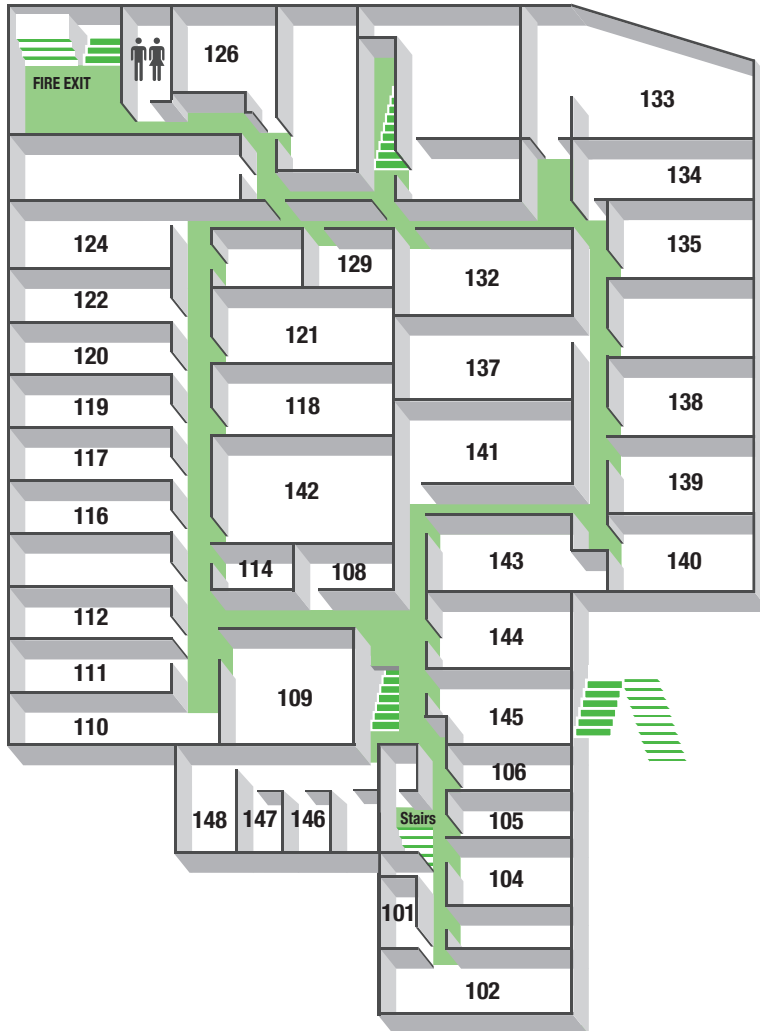

red studios

FIRST FLOOR

Alphabetical Index

117	Lesley Alexander	121	LoveJordan
140	Anna Lou of London	139	Jonathan Luke
116	Jane Bain	119	Ali Maas
137	Laura Benetton	126	Jacqueline Midgen
122	Bea Borbelyova	134	Gavin Mitchell
138	Judith Brenner	106	Patrick Nash
133	Gina Chamier	124	Nusew
110	Jan Colwyn Foulkes	148	Sergei Ovcharuk
114	Annette Dall'Oglio	141	Raj Burnett Designs
137	Ryan Davis	116	Emily Robson
108	Dollyloves	148	Olga Rostova
135	DSLR Photography	112	Charles Rowbotham
132	Dutch-Engels	146	Maeve Rutten
142	Idun Eustace	141	Ina Schauermann
105	Paul Gribbin	112	Sandra Blanco Sculptures
129	Alison Groom	122	Laura Stamps
120	GWEN&SYD	102	Daphne Stephenson
111	Annabel Hill Loureiro	118	Allan Storer
104	Gemma Hardy	109	Henrietta Stuart
144	Vaughn Horsman	143	Jane Wachman
133	Kevin Ireland